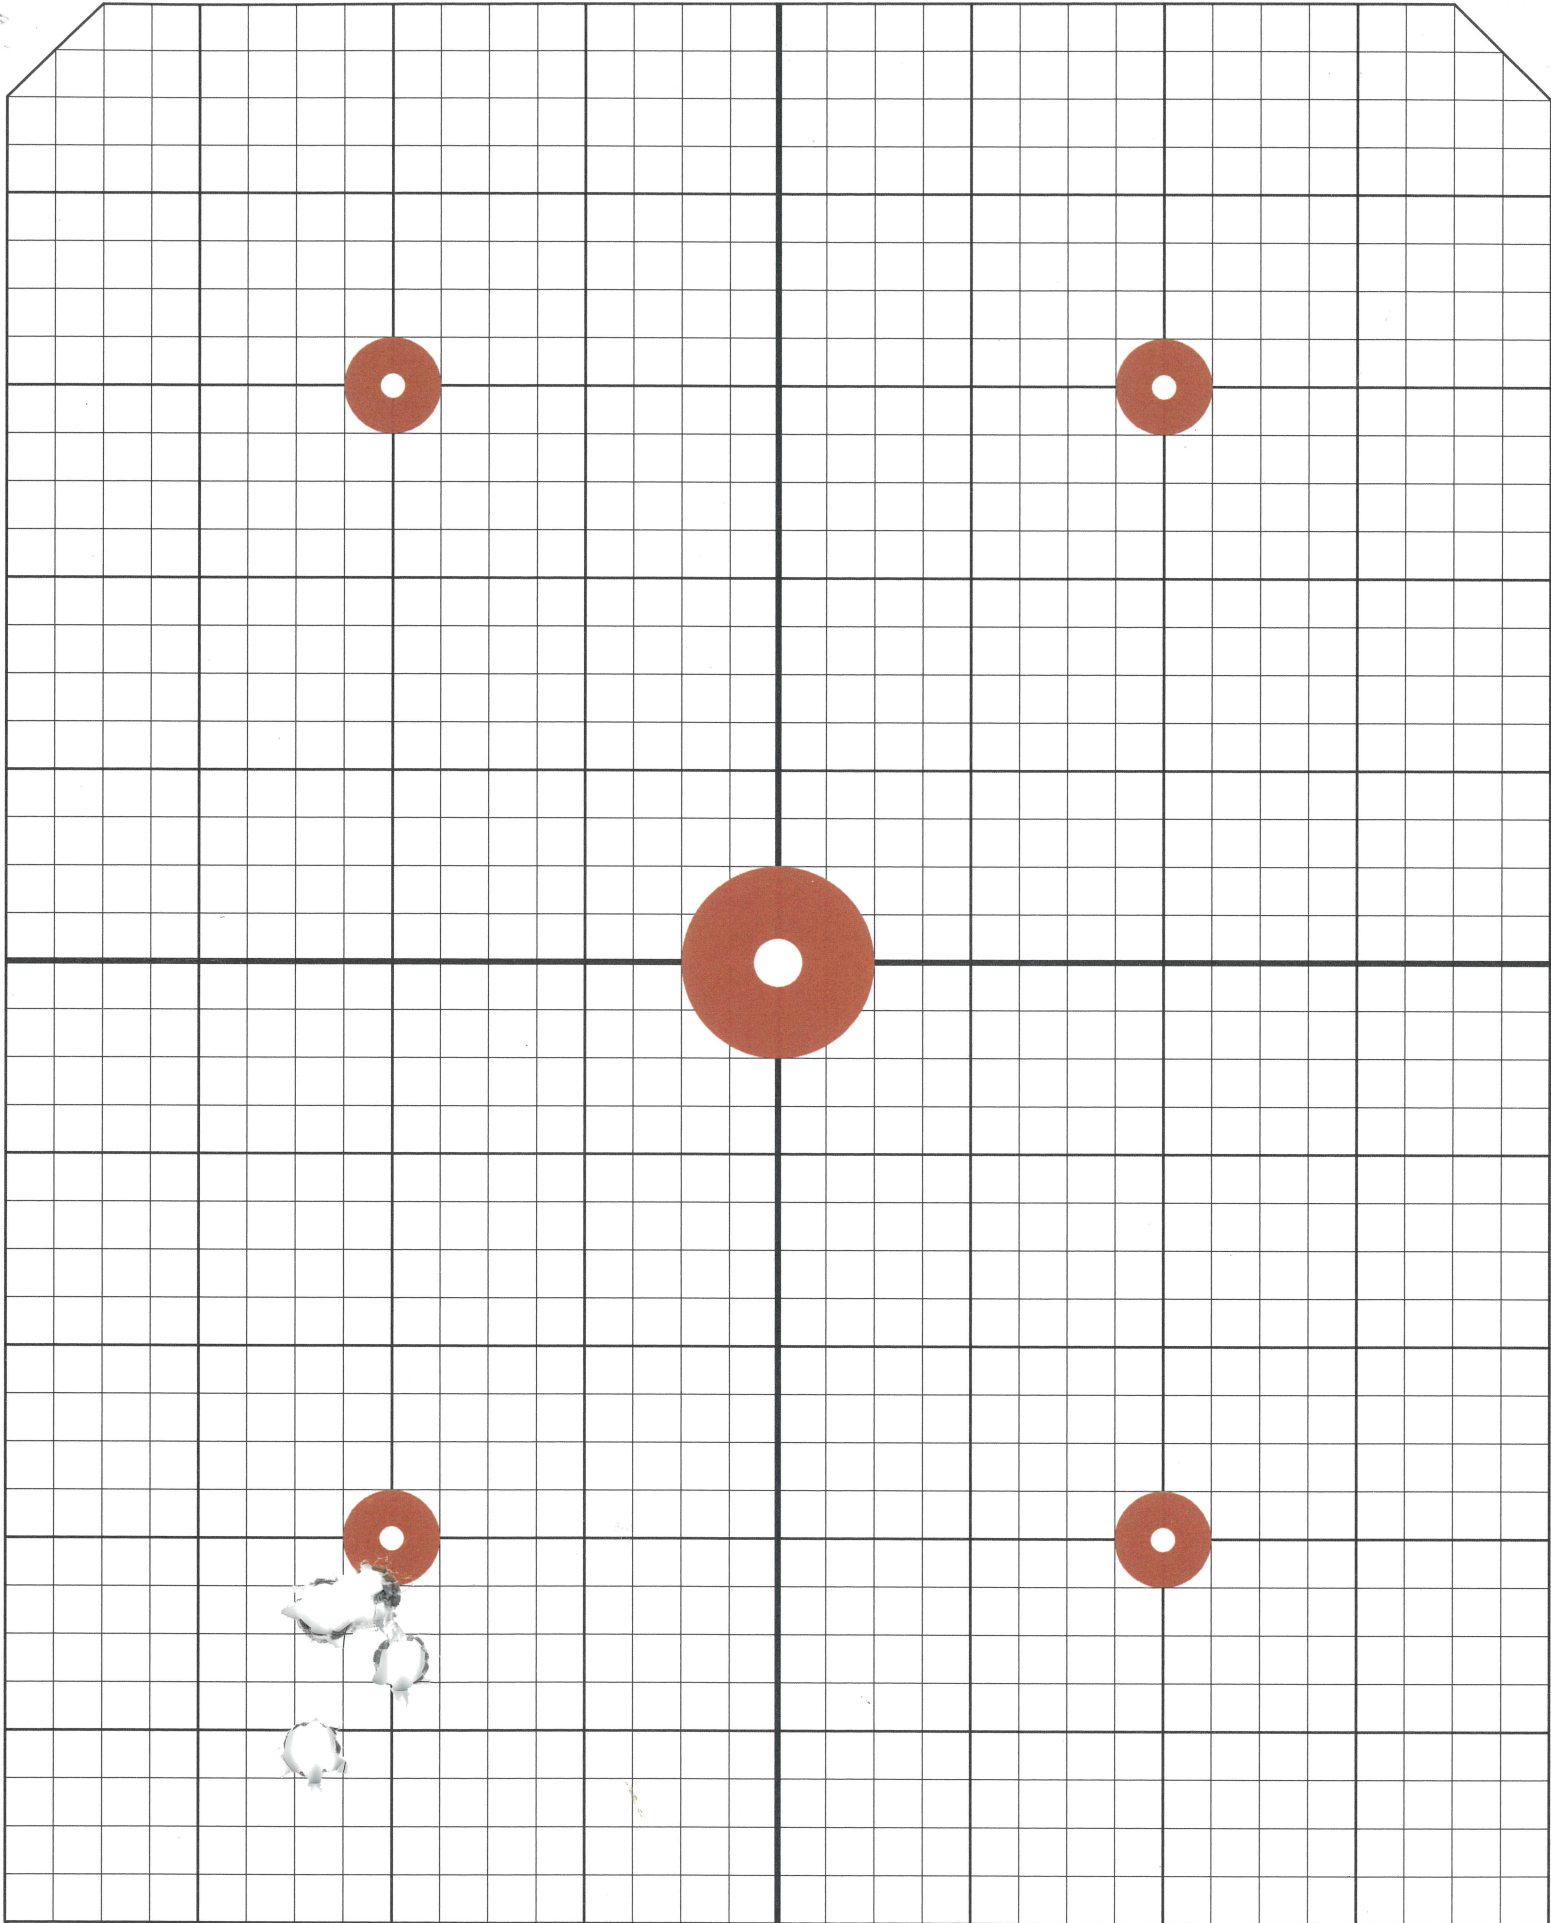

VORTAKT
BARREL·WORKS

CARTRIDGE: 308 WIN

AMMO: HOR 168 GLD M

MOA: 0.68

DISTANCE: 100

ROUNDS: 5 #2

VORTAKT
BARREL·WORKS

CARTRIDGE: 308 WIN
MOA: 0.84

AMMO: F6MM 168
DISTANCE: 100
ROUNDS: 5 #3

VORTAKT
BARREL WORKS

CARTRIDGE: 308 WIN

AMMO: F6MM 175

MOA: 0.63 DISTANCE: 100

ROUNDS: 5 #4

VORTAKT
BARREL·WORKS

CARTRIDGE: 308 WIN

AMMO: BGM 175

MOA: 0.48

DISTANCE: 100

ROUNDS: 5 #5