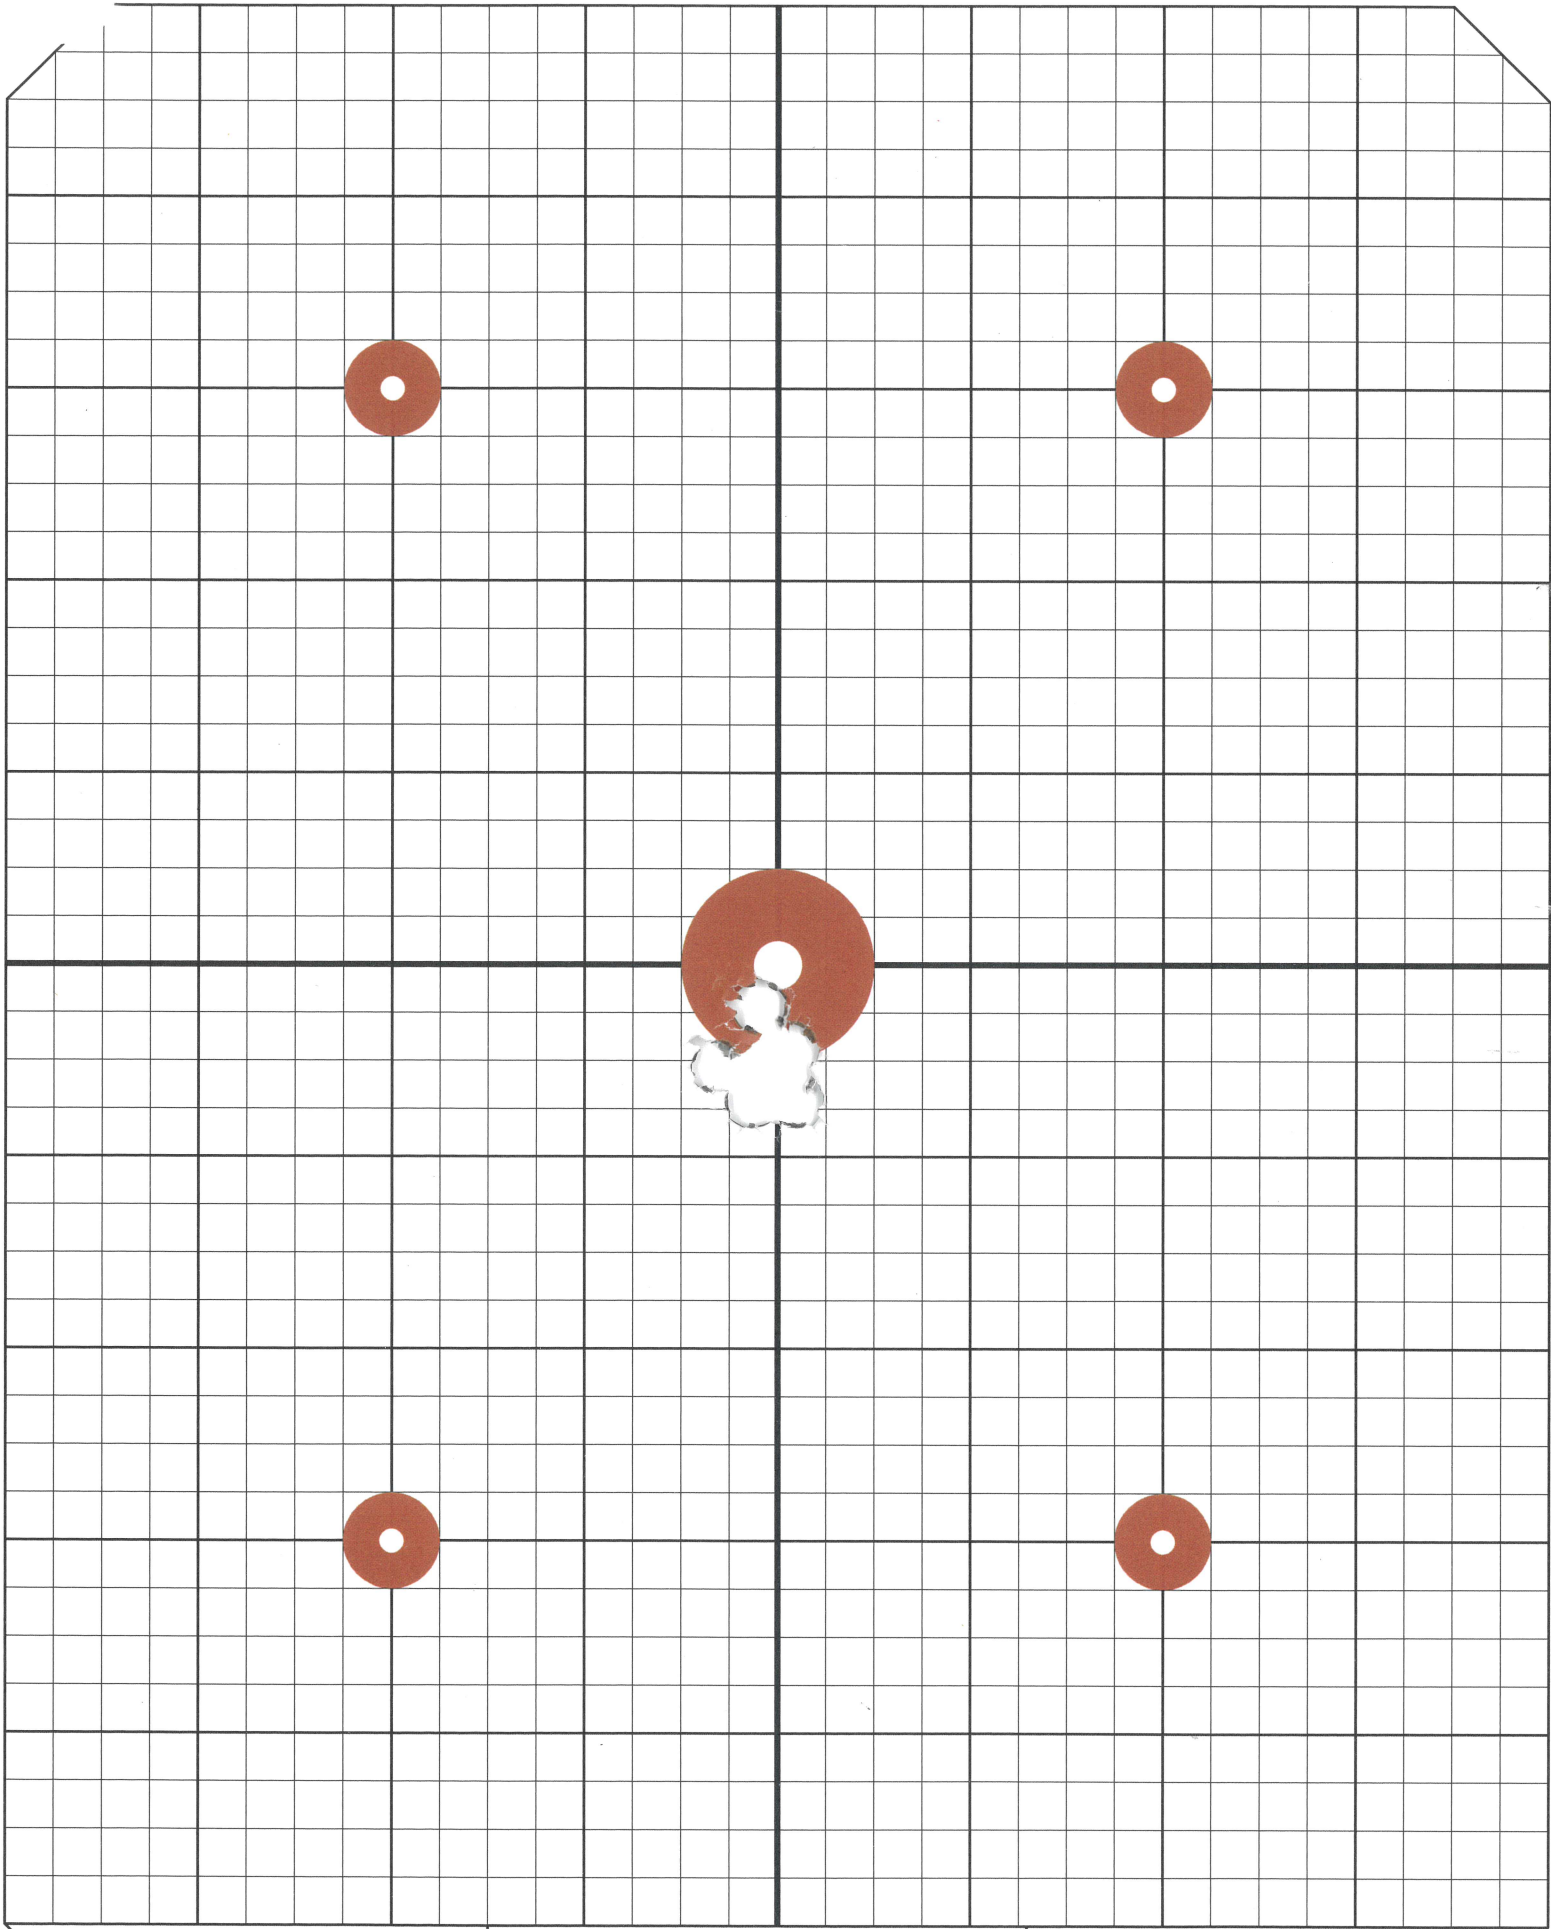

VORTAKT
BARREL·WORKS

CARTRIDGE: 308 WIN

AMMO: HOR 168 GLD M

MOA: 0.68

DISTANCE: 100

ROUNDS: 5 #2

VORTAKT
BARREL·WORKS

CARTRIDGE: 308 WIN
MOA: 0.84

AMMO: F6MM 168
DISTANCE: 100
ROUNDS: 5 #3

VORTAKT
BARREL WORKS

CARTRIDGE: 308 WIN

AMMO: F6MM 175

MOA: 0.63 DISTANCE: 100

ROUNDS: 5 #4

VORTAKT
BARREL·WORKS

CARTRIDGE: 308 WIN

AMMO: BGM 175

MOA: 0.48

DISTANCE: 100

ROUNDS: 5 #5